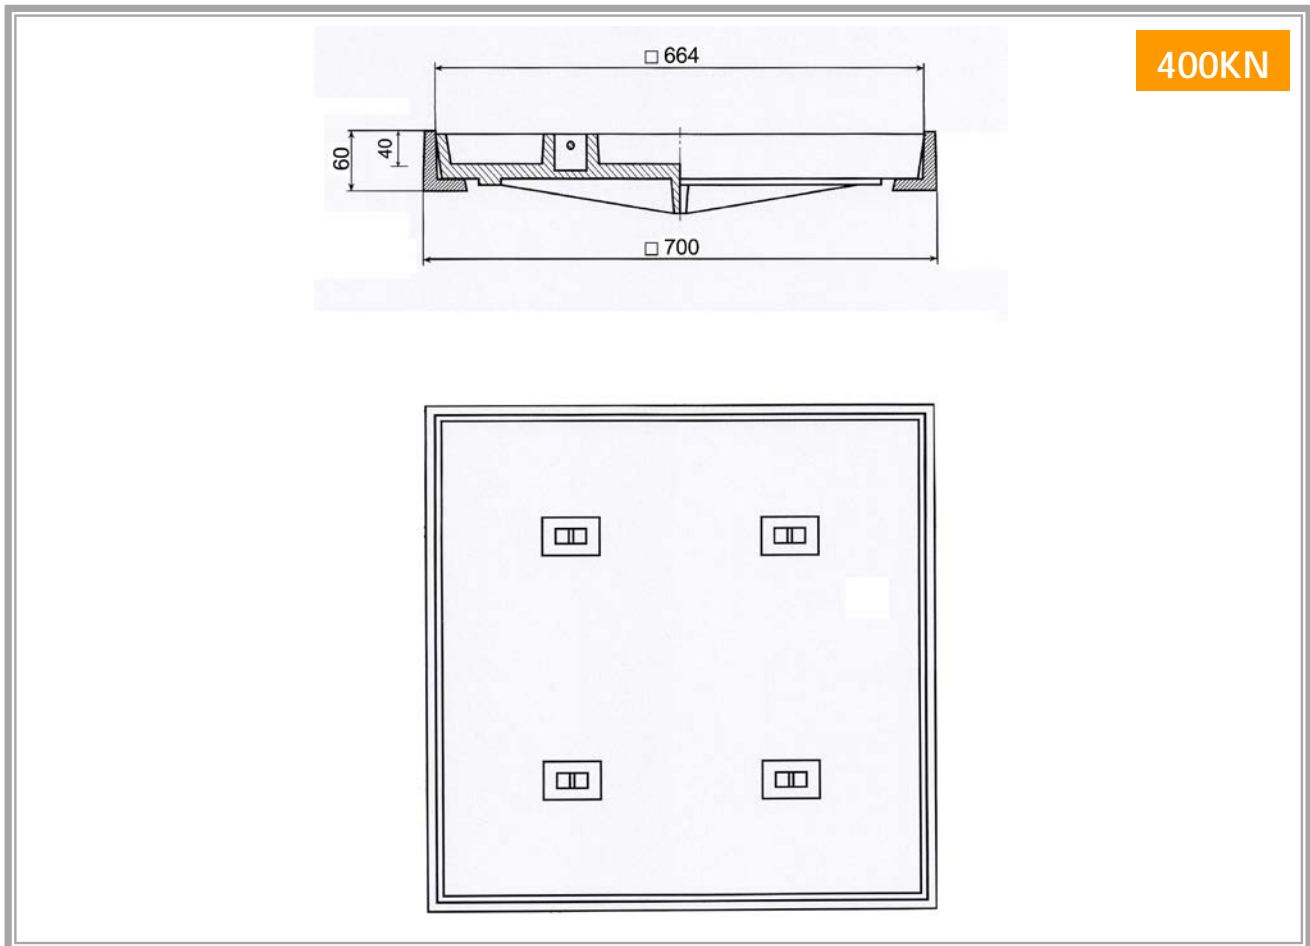

## MANHOLE COVER N° 17

400KN

CODE 1	FRAME	COVER	FRAME HEIGHT	FILLING
17	700 x 700	664 x 664	60	40

### SPECIFICATIONS:

Made of **ductile iron**.  
 According to **EN-124 norm, 400KN**.  
**Black painted coating**.  
**Square cover and frame**.  
 Suitable for **road surface and heavy traffic**.